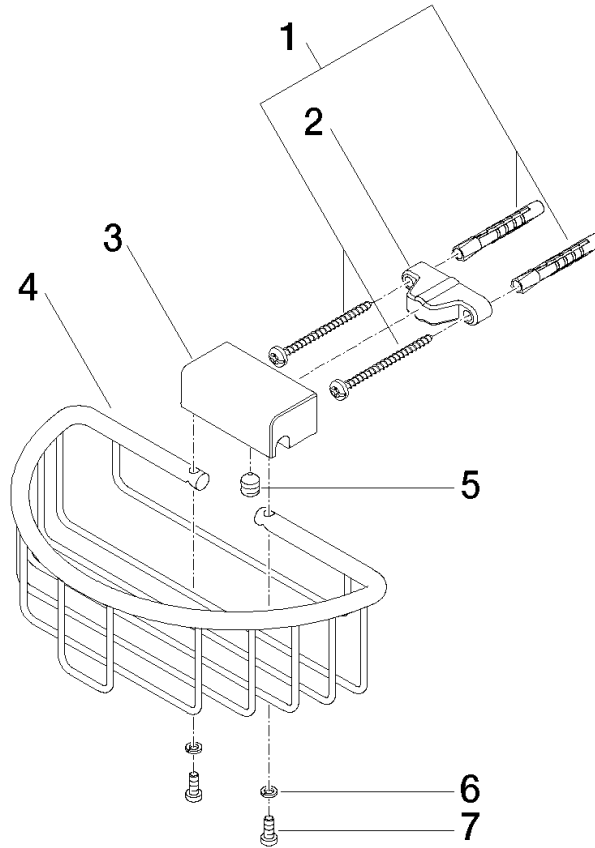

Shower basket for wall mounting - Chrome

MADISON

83 290 970

- width 200mm
- height 70 mm
- 115mm projection

Fits: MADISON, MEM, TARA, CL.1, LISSÉ,
VAIA, META, CYO

	Chrome	83 290 970-00
	Brushed Platinum	83 290 970-06
	Platinum	83 290 970-08
	Durabress (23kt Gold)	83 290 970-09
	Dark Chrome	83 290 970-19
	Light Gold	83 290 970-26
	Brushed Light Gold	83 290 970-27
	Brushed Durabress (23kt Gold)	83 290 970-28
	Matte Black	83 290 970-33
	Brushed Bronze	83 290 970-42
	Brushed Champagne (22kt Gold)	83 290 970-46
	Champagne (22kt Gold)	83 290 970-47
	Brushed Chrome	83 290 970-93
	Brushed Dark Platinum	83 290 970-99

83 290 970

mm [inches]

83 290 970

Parts for other finishes can be found here: Brushed Platinum

Spare parts list

No.	Item Number	Name	Quantity used	Delivery time
1	05 30 31 025 00 90	fixing set	1	2
2	09 17 20 030 90	holder	1	2
3	08 17 30 501-00	holder	1	10
4	08 18 90 907-00	basket	1	10
5	09 31 11 002 90	pin	1	2
6	90 30 11 029 00 90	disc	2	2
7	09 30 30 054 90	screw	2	2